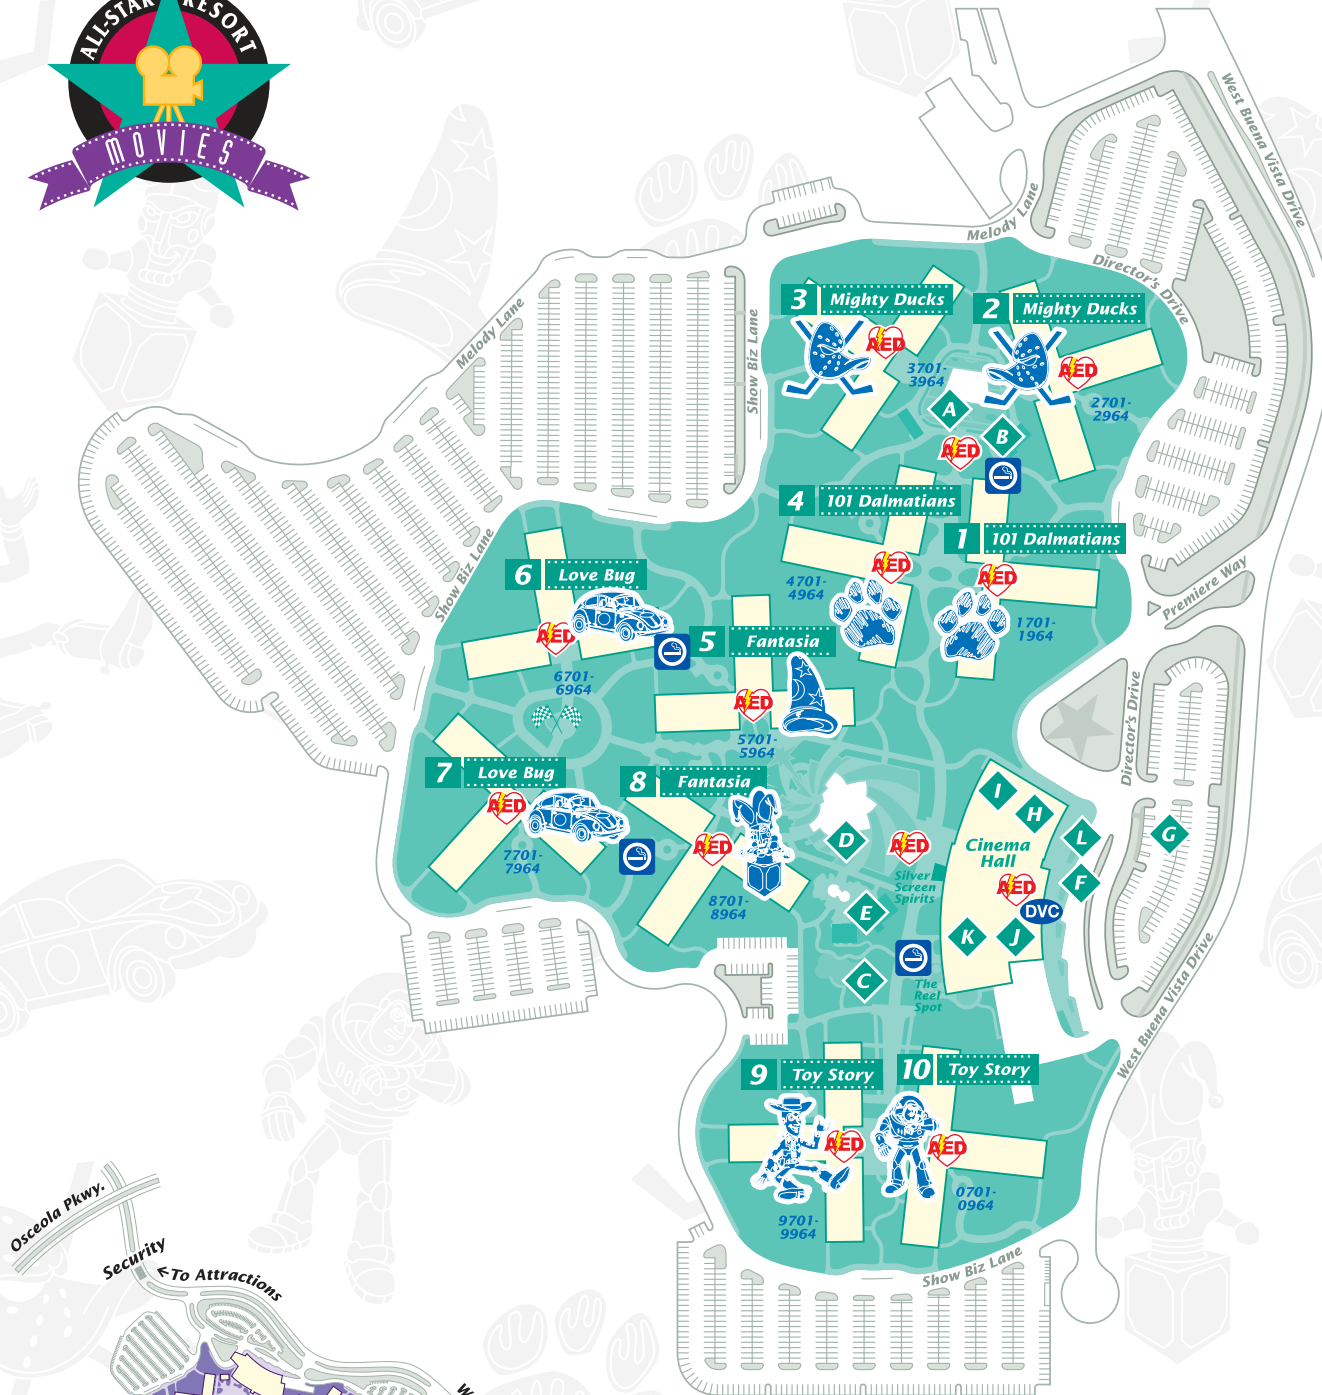

Room Number

Floor Number

Building Number

- A** Duck Pond Pool
- B** Guest Laundry and Restrooms
- C** Playground
- D** Fantasia Pool and Kiddie Pool
- E** Guest Laundry and Restrooms
- F** Walt Disney World Transportation Bus Stop
- G** Check-in Parking
- H** Check-in and Concierge
- I** Reel Fun Arcade
- J** Donald's Double Feature
- K** World Premier Food Court
- L** Disney's Magical Express Bus Stop
- DVC** Disney Vacation Club Information Center
- AED** Automated External Defibrillators
- Designated Smoking Location